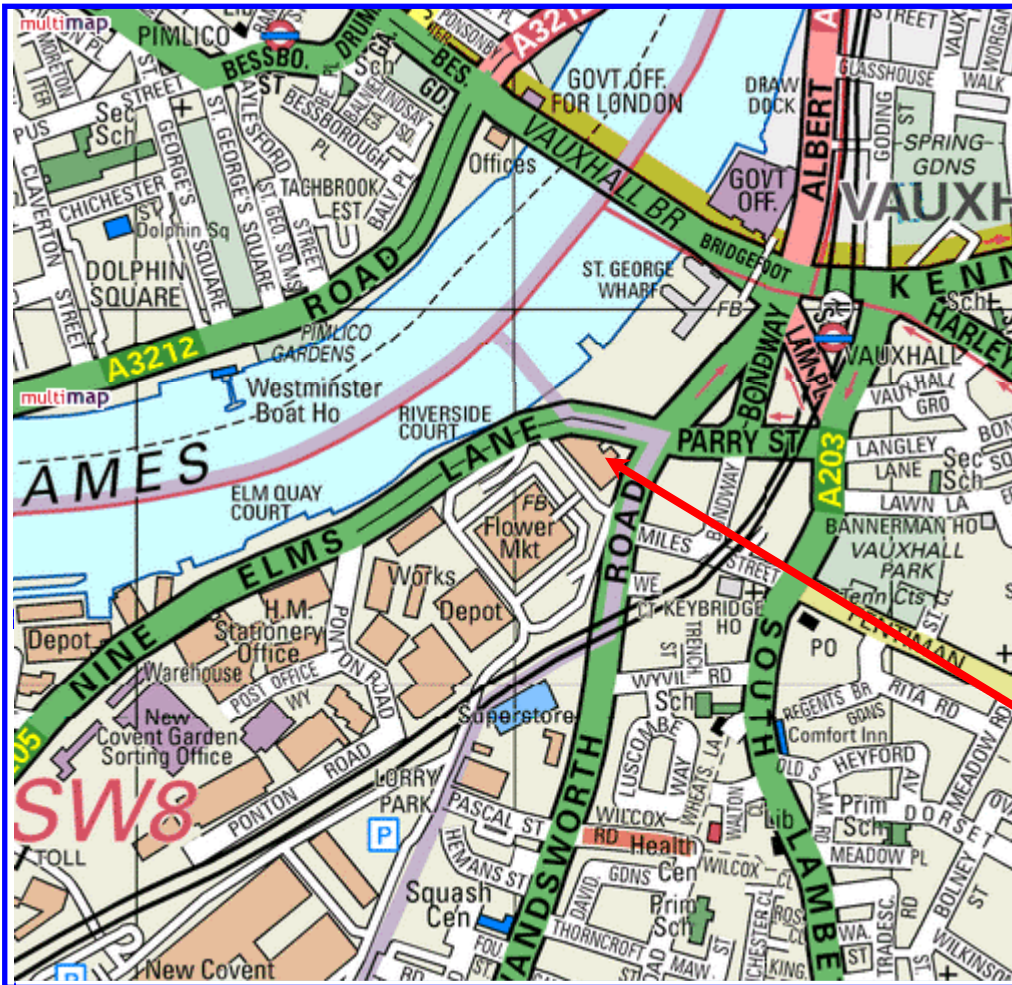

**emmett & smith**  
*integrated public relations*

Emmett & Smith  
Market Towers  
No 1 Nine Elms Lane  
Vauxhall  
London  
SW8 5NQ  
Tel 020 7819 4800

Market Towers  
No 1, Nine Elms Lane  
London  
SW8 5NQ